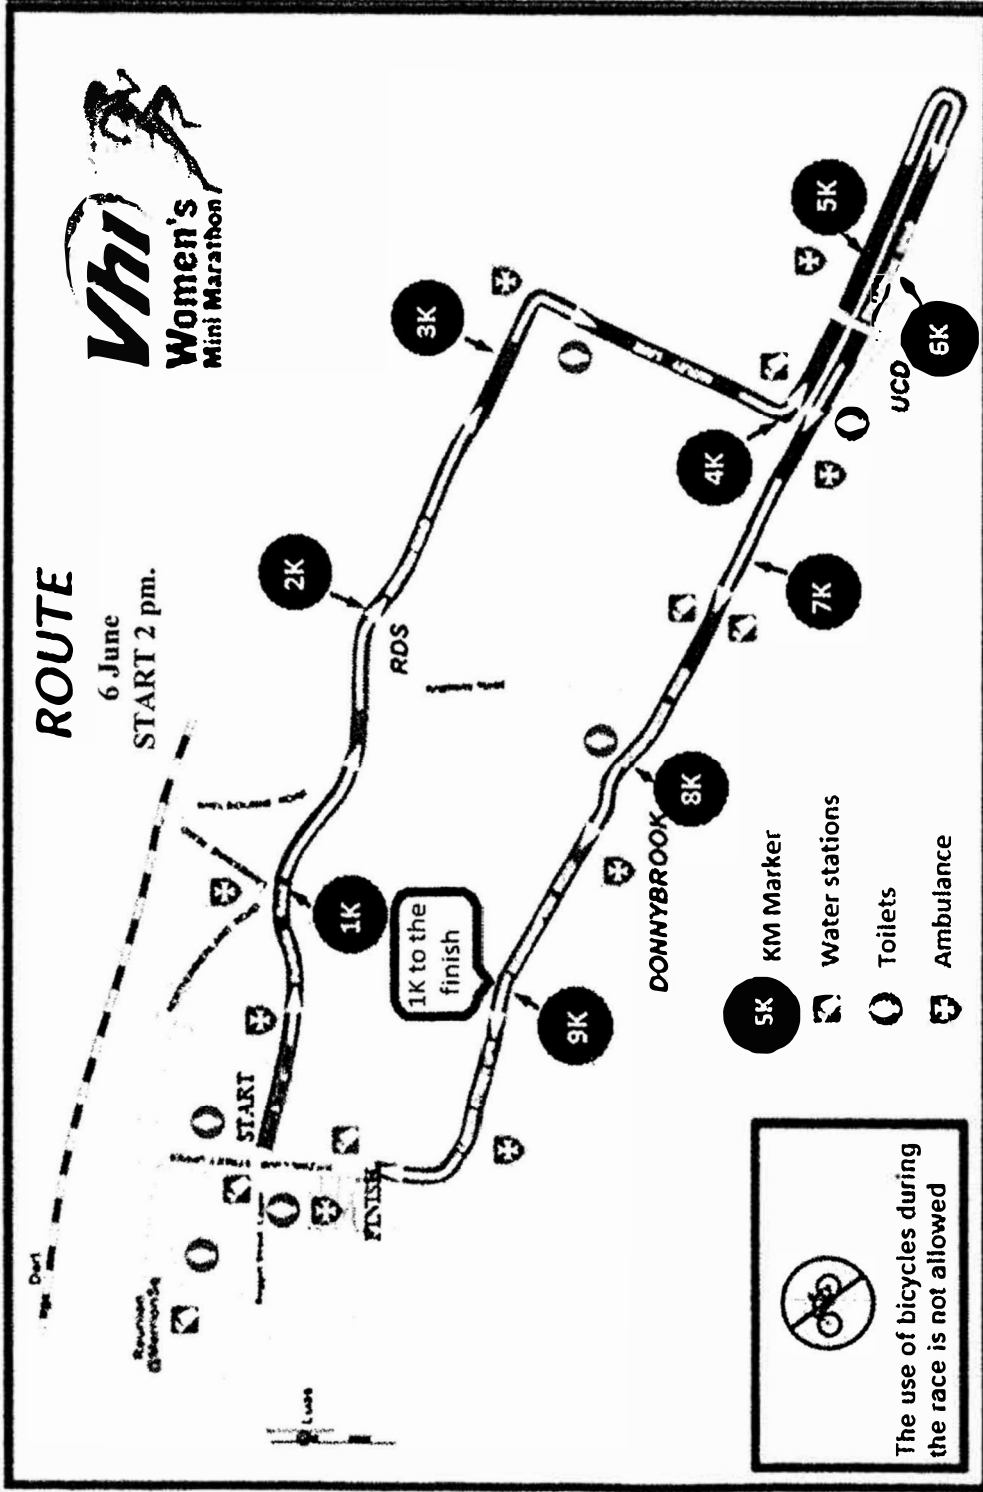

ANNEXURE A

QUESTION 2.1

[Adapted from www.vhiwomensminimarathon.ie]