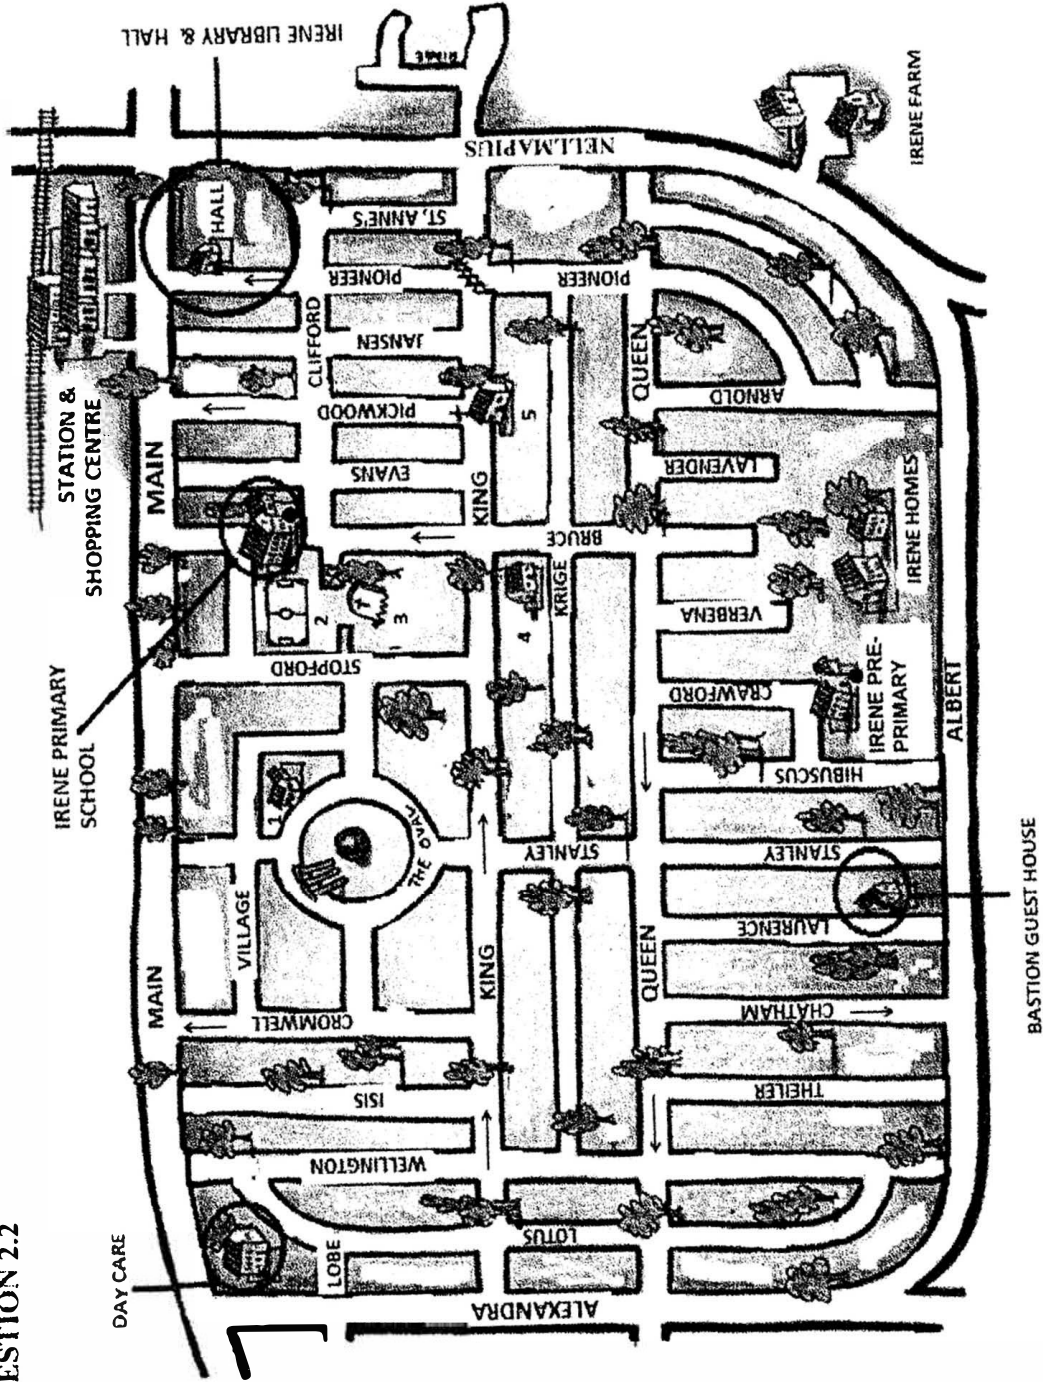

QUESTION 2.2

Other places of interest:

- 1 Colonial Guest House
- 2 Irene Primary multi-purpose sport field
- 3 Concentration camp memorial
- 4 Scout House
- 5 St Martin's Church

KEY

- Entrance of the school
- ⚓ Railway line

[Adapted from Irenevillagehall.co.za]

Please turn over

ANNEXURE C

QUESTION 4.1

THE SEATING PLAN FOR A CINEMA DURING THE COVID-19 PANDEMIC

[Source: www.screendaily.com/features/Hong_Kong/]

KEY: Wheelchair space 4 Available seat X Vacant seat