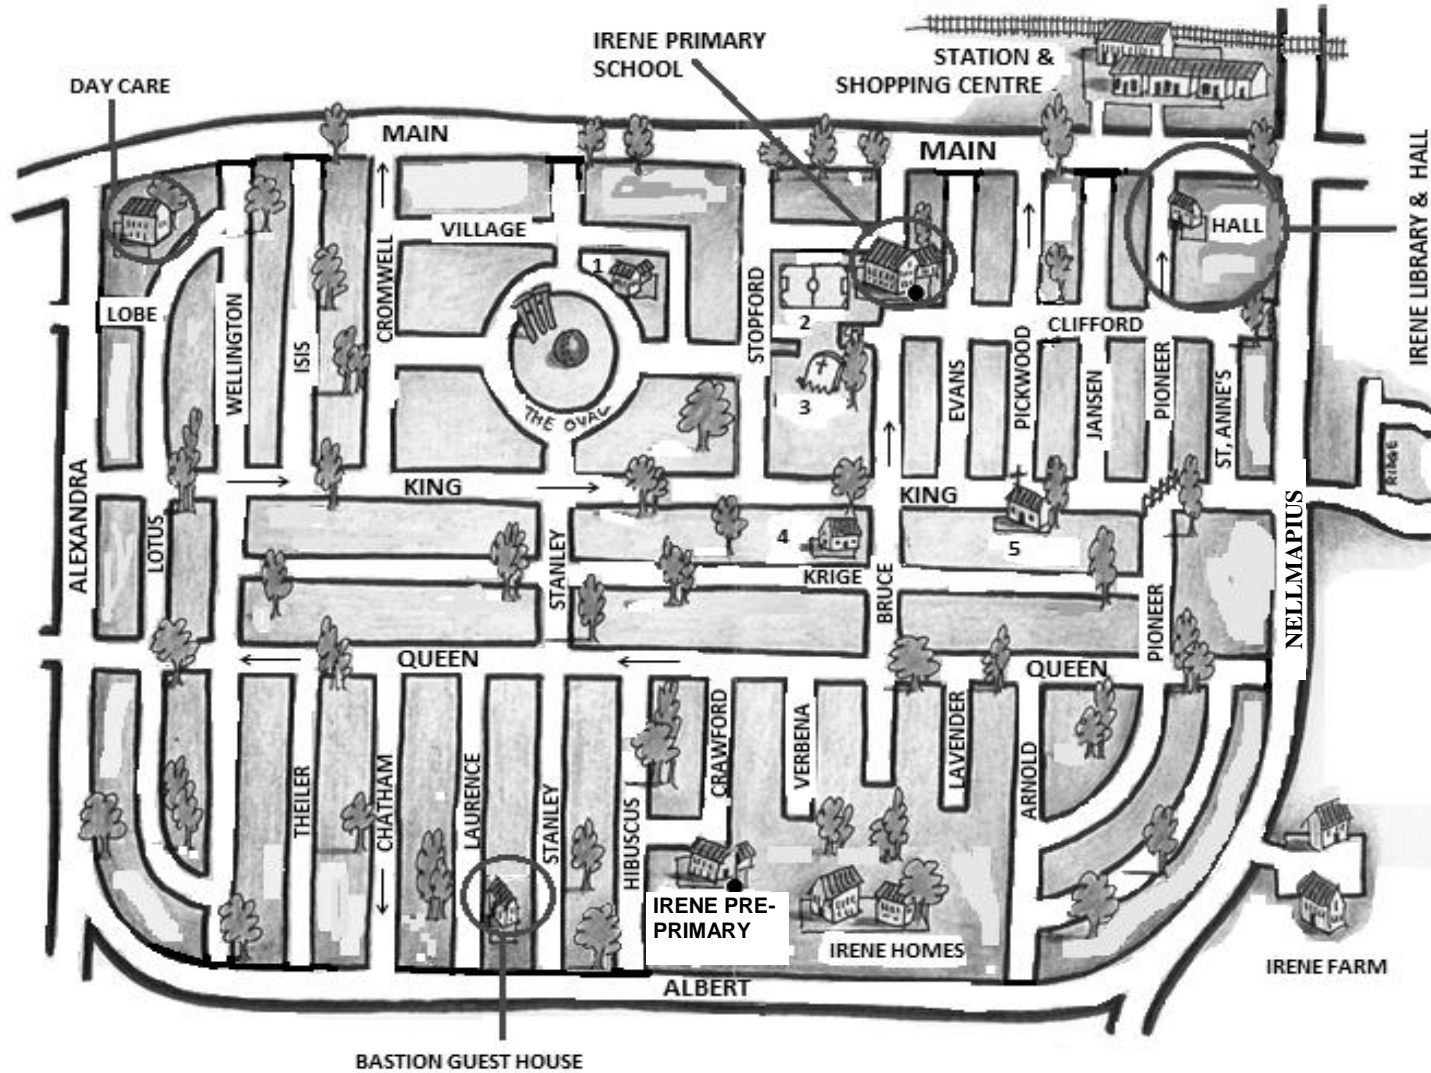

QUESTION 2.2

Other places of interest:

- 1 Colonial Guest House
- 2 Irene Primary multi-purpose sport field
- 3 Concentration camp memorial
- 4 Scout House
- 5 St Martin's Church

KEY

- Entrance of the school
- ▬▬▬▬ Railway line