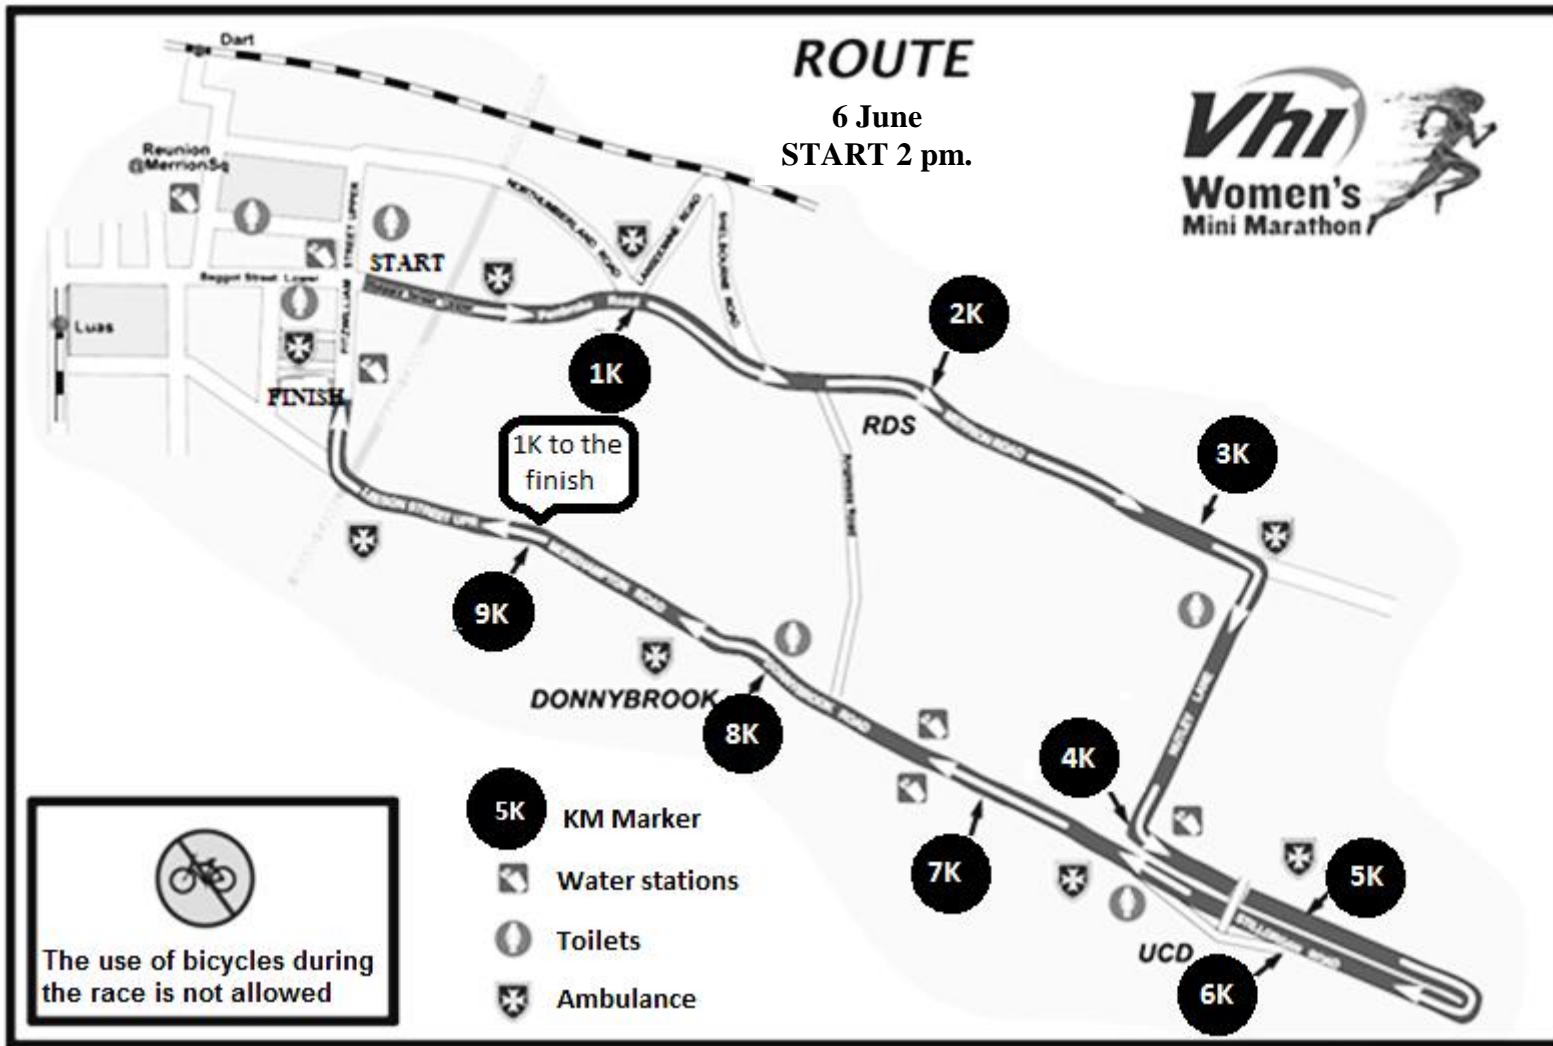

ANNEXURE A

QUESTION 2.1

[Adapted from www.vhiwomensminimarathon.i.e]