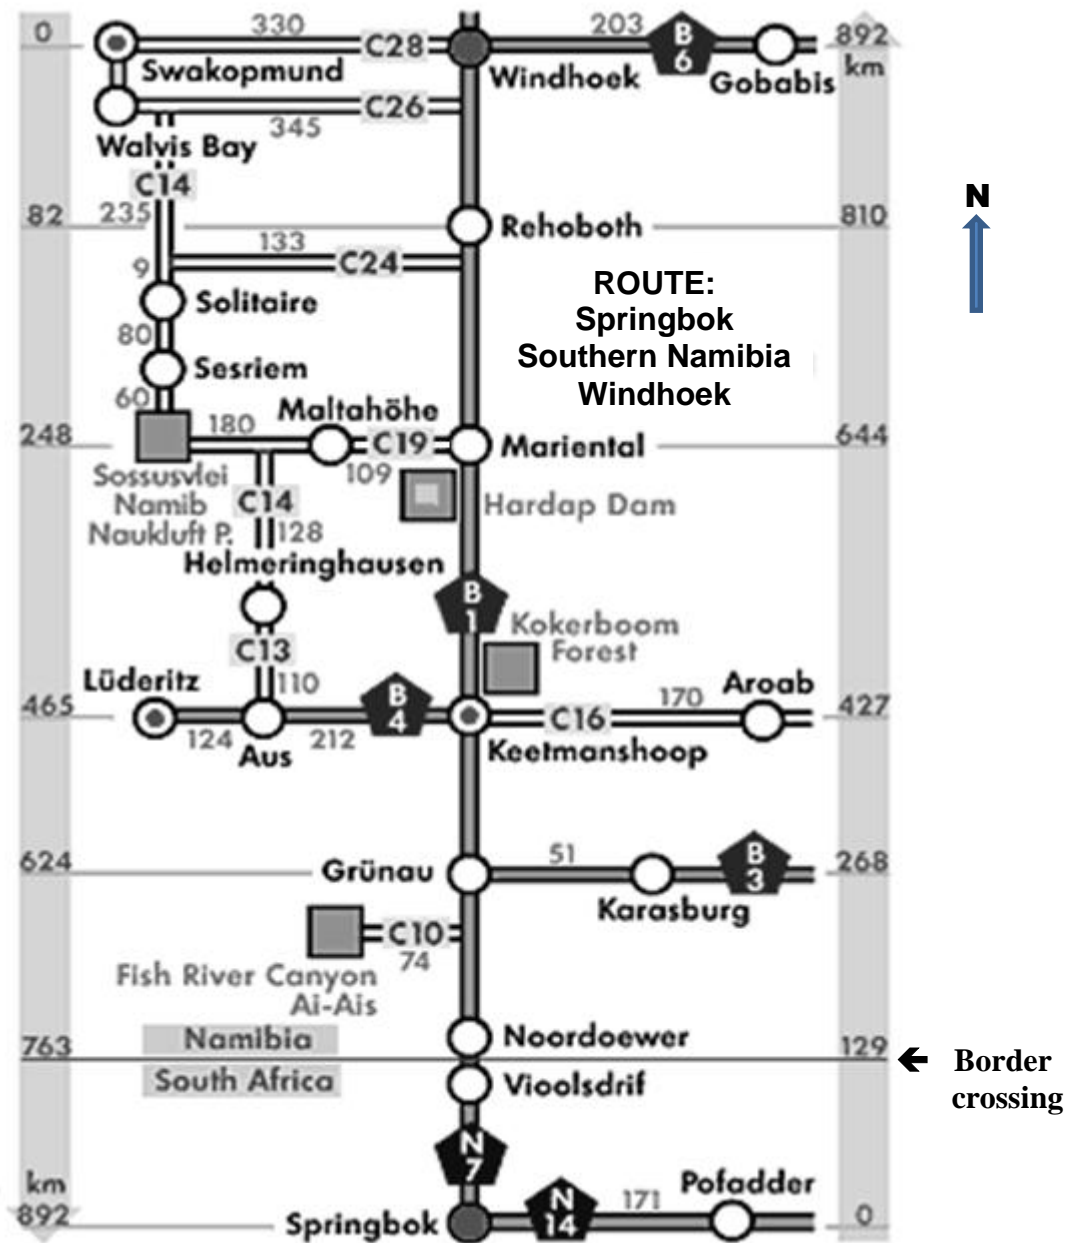

QUESTION 2.2

Other places of interest:

- 1 Colonial Guest House
- 2 Irene Primary multi-purpose sport field
- 3 Concentration camp memorial
- 4 Scout House
- 5 St Martin's Church

KEY

- Entrance of the school
- ▬▬▬▬ Railway line

[Source: www.screendaily.com/features/Hong Kong]

ANNEXURE D

QUESTION 5.2

**STRIP CHART WITH ROAD DISTANCES IN KILOMETRES (km)
FROM WINDHOEK TO SPRINGBOK**

KEY

Symbol	Description	Average speed on the road
N or B	National or highway roads	120 km/h
C	Gravel road	80 km/h
	Places of interest	