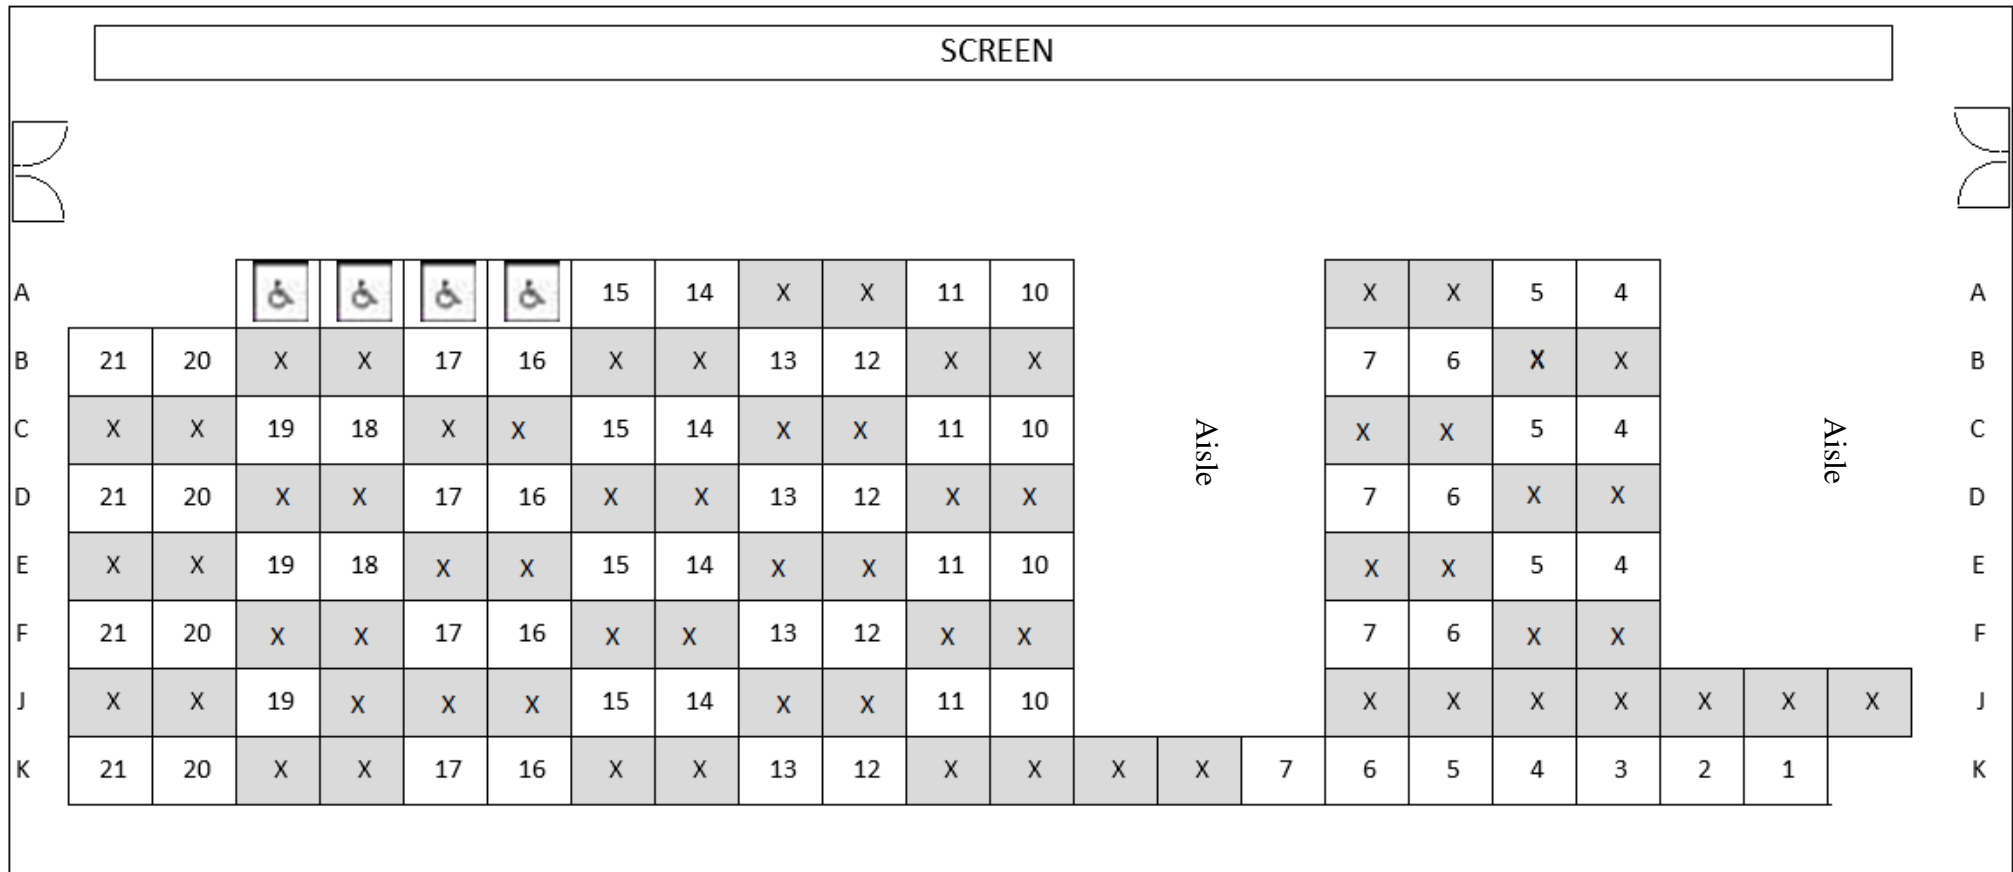

ANNEXURE C

QUESTION 4.1

THE SEATING PLAN FOR A CINEMA DURING THE COVID-19 PANDEMIC

KEY:

Wheelchair space

Available seat

Vacant seat

[Source: www.screendaily.com/features/Hong Kong]